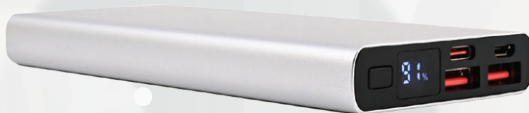

Leopard Power Bank

LL9216

10,000mAh, dual USB & Type C ports, 22.5W output, aluminium shell, LED display. Includes 50cm Type C to Type C cable. Available in Black or Silver.

Item Size: 142mmL x 66mmW x 15mmH