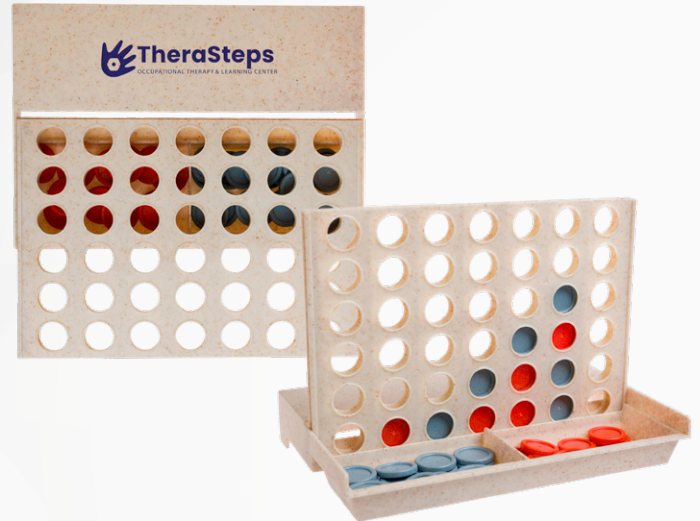

# GAME NIGHT ESSENTIALS

## Dominator Cards Domino Set in Bamboo Case LL0024

This set includes a deck of kraft playing cards and bamboo dominoes, all housed in a handy bamboo box with a slide-open lid.

Item Size: 195mmL x 78mmW x 30mmH

## Line Four Wheat Straw Game LL1062

Enjoy the timeless fun of the Line Four game, made from a durable wheat straw and polypropylene (PP) blend. Perfect for home or travel, this compact game folds easily for storage. Item Size: 180mmL x 125mmW x 28mmH when folded