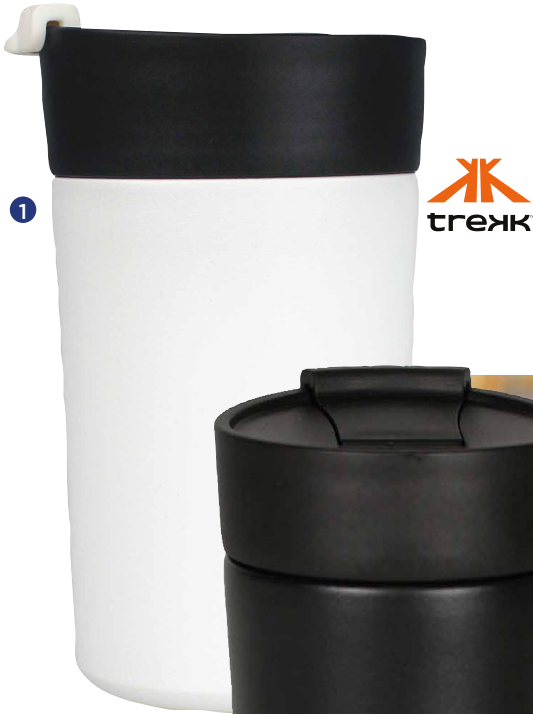

HOT 12 hours
COLD 48 hours

1. TK1026
Trek Double Walled Tumbler

Made from stainless steel this double walled tumbler is BPA free, has a painted exterior finish and a flip top lid. 300ml capacity. Available in 2 colours.

2. 4086
Glacier Copper Vacuum Tumbler

Double-wall vacuum construction with copper insulation. Keeps drinks hot for 8 hours and cold for 24 hours. The construction also prevents condensation on the outside of the tumbler. Compact design fits easily under most single cup or K-cup coffee makers as well as in all standard cup holders. Easy sipping, push-on lid with slide closure. 300ml capacity. Available in 3 colours.

3. 4088
Rosa 170ml Vacuum Champagne Flute

Featuring double-wall construction the Rosa is vacuum insulated and includes a press-on lid for easy use. It's the perfect accessory for beverages and keeps drinks hot for 5 hours and cold for 15 hours. Hand wash only and follow any included care guidelines. 170ml capacity. Available in 2 colours.