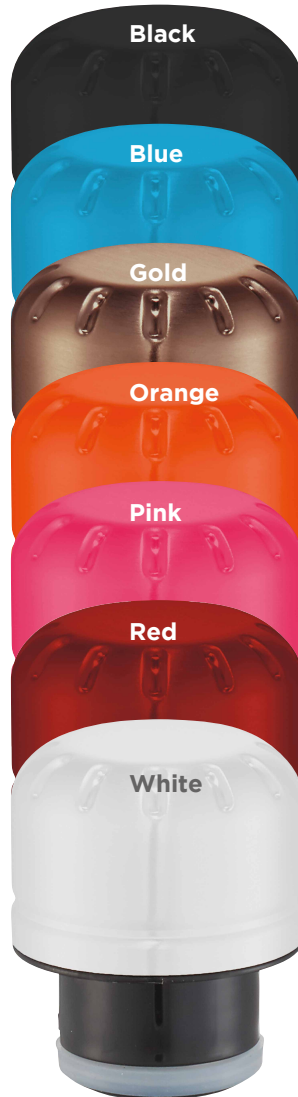

Mix-n-Match to create **colourful** drinkware.

White and Black bottles can be matched with 7 different lid colours to create your own unique bottle.

STEP 1

Choose your bottle colour

STEP 2

Choose your lid colour

STEP 3

Unique bottle created

4087 **Copper Vacuum Insulated Bottle**

Eco friendly drink bottle is double wall 18/8 grade stainless steel with vacuum insulation. Inner wall is plated with copper for ultimate conductivity to keep drinks hot for 12 hours and cold for 48 hours. 500ml capacity. Available in 7 colours.

HOT 12 hours
COLD 48 hours

COPPER INSULATION

No air between inner & outer walls + copper plated inner wall

* Hours indicated may vary depending on item construction, material, ambient conditions and use.