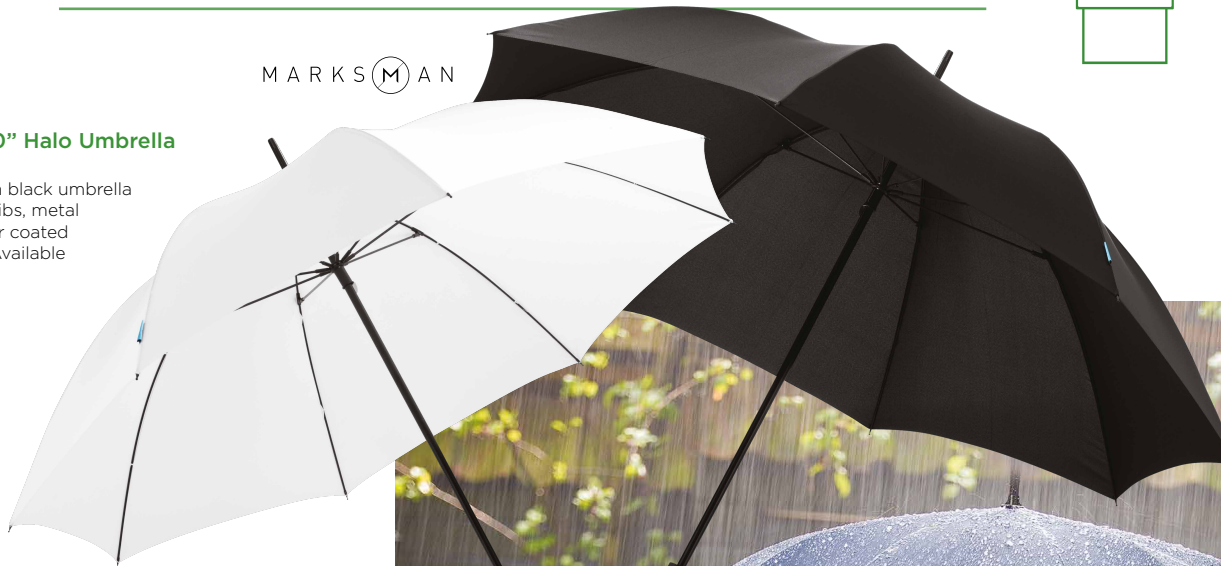

Exclusive design black umbrella with fibreglass ribs, metal shaft and rubber coated plastic handle. Available in 2 colours.

3. SB1007
48" Auto Close Inversion Umbrella

Innovative inverted folding design: opens and closes "inside-out" making it easier to use when entering and exiting a vehicle and keeping the water contained and outer surfaces dry. The umbrella can stand on its own when closed allowing the water to drain out to dry. Auto closing with push button pinch-proof runner. Dual layer pongee canopy. Available in 2 colours.