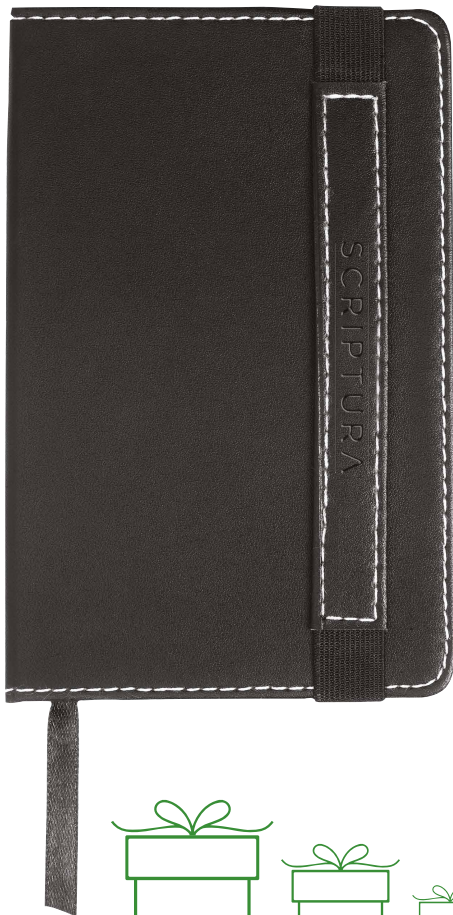

3. JB1008 Nova Bound JournalBook™

Smooth, hard cover A5 journal with built-in elastic closure. Includes 96 sheets of lined white coloured paper.

1071WD
LED Display Clock

This LED display wooden clock is perfect for any desk, table or night stand. The clock displays the time, calendar, alarm and temperature. You are able to save up to 3 different alarms. Includes three AAA batteries.

SCRIPTURA

SC1001BK
Scriptura Gift Set

Timeless gift set featuring a classic twist action ballpoint pen and notebook with contrast colour stitching. Packed in a Scriptura gift box.

MARKS M AN

MM1022
Marksman 30" Halo Umbrella