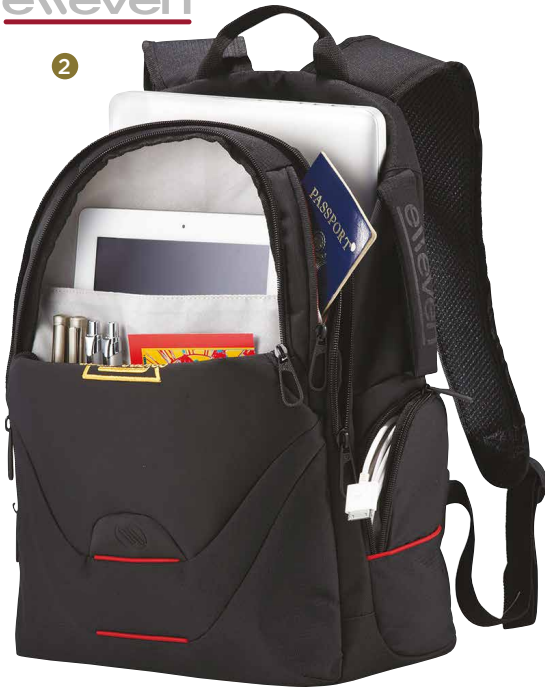

elleven

1

elleven

2

3

elleven

1. EL003
Elleven™ Checkpoint-Friendly Compu-Backpack

This exclusive design has a designated laptop-only section that unfolds to lay flat on the X-ray belt to increase your speed, convenience and security. (Pens, Laptop & other devices shown are not included)

2. EL018BK
Elleven™ Motion Compu Backpack

This exclusive design packs all the organisation you could ever need in a compact design without sacrificing functionality and comfort. Padded back and straps for extra comfort. Back panel designed to slip over trolley handles. Complies with domestic carry on baggage allowances.

3. EL002BK
Elleven™ Wheeled Compu-Backpack

Main zippered compartment includes TSA-friendly laptop compartment expediting airport security. Holds most 17" laptops. File dividers and earbud port access. Zippered media pocket. Telescoping handle and inline wheels. Complies with domestic carry on baggage allowances.